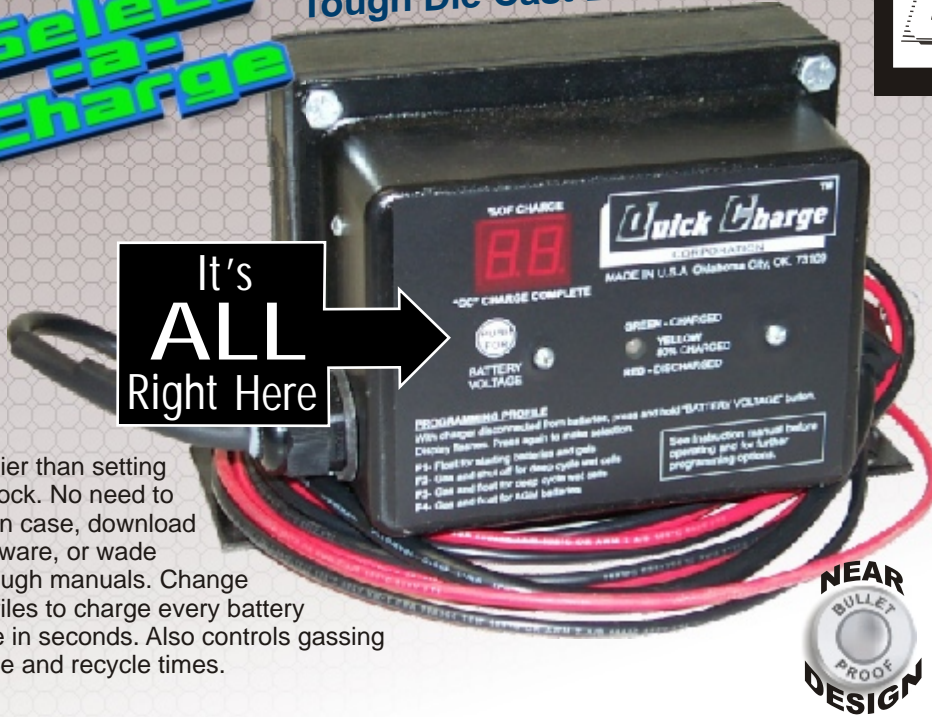

ONE TOUCH PROGRAMMABLE

On Board Battery Chargers

Select a Charge

Tough Die Cast Enclosure

It's **ALL** Right Here

Easier than setting a clock. No need to open case, download software, or wade through manuals. Change profiles to charge every battery type in seconds. Also controls gassing cycle and recycle times.

Charge

Gel, AGM, Starting, and Wet Deep Cycle batteries **With Precision**

DIGITALLY DISPLAYS % OF CHARGE AND BATTERY VOLTAGE

TRI COLOR LED MONITORS BATTERY PROGRESS

REAL AMBIENT TEMPERATURE COMPENSATED FLOAT VOLTAGE

CURRENT LIMITED AND REVERSE POLARITY PROTECTED

Vibration Resistant

No moving parts and an integrated design.

Small & Compact

Fits Slim type scissor lifts & other tight fitting applications.

Rugged Construction

Safe:

No Power in the charge leads until connected to the batteries means no arcing at the charge leads even when shorted together

Current limited to protect against DC overloads.

Quality:

100% copper transformer heavy duty rectifiers, and a three year warranty.